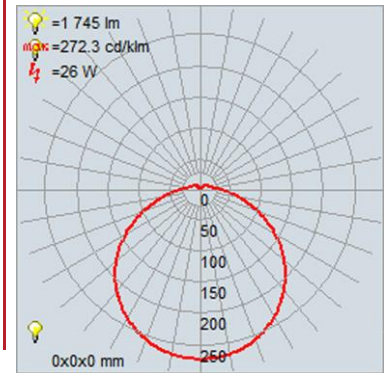

FIXTURE	BACKPLATE / CANOPY
Length:	Length
Width:	Width:
Diameter 14"	Diameter:
Height: 4"	Height:
Extension:	
Overall Height:	

TECHNICAL SPECIFICATIONS

SPECIFICATIONS

Frame Material: Metal
Diffuser Material: Acrylic
Lamping Type: SSL (Dedicated LED) Jbox: Standard
Lamping Base: SSL Lamp Wattage: 26 W
Lamp Quantity: 1 Total Wattage: 26 W
Voltage: 120v Lamps Included: Yes

Type: _____

Quantity: _____

Notes: _____

LINE DRAWING

IES FILE

In addition to Access Lighting's purchase and warranty terms and conditions, by signing below or placing an order, you agree that you are authorized to bind the entity placing any order and acknowledge the following: All of sizes and measurements are approximate and all images are for illustrative purposes only. In the event of an inconsistency, the "Product Measurements" section controls. There also may be slight differences in the colors and designs compared to the displayed and printed images.